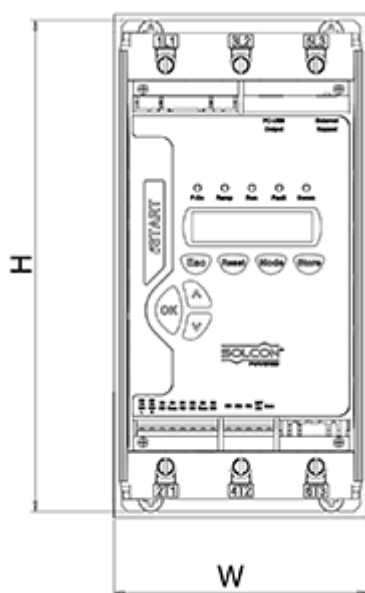

Article number: 761690720030

Description: Softstarter iStart model G
3x400V 720A

Measures

Control voltage (terminal A1, A2) = 230AC

D = 302

Digital control voltage (terminal 1-5) = 24DC

H = 791

Kg = 50.6

W = 480