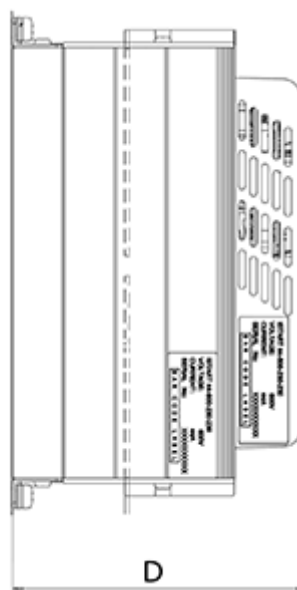

Article number: 761690720030

Description: Softstarter iStart model G
3x400V 720A

Measures

Control voltage (terminal A1, A2) = 230AC

D = 302

Digital control voltage (terminal 1-5) = 24DC

H = 791

Kg = 50.6

W = 480